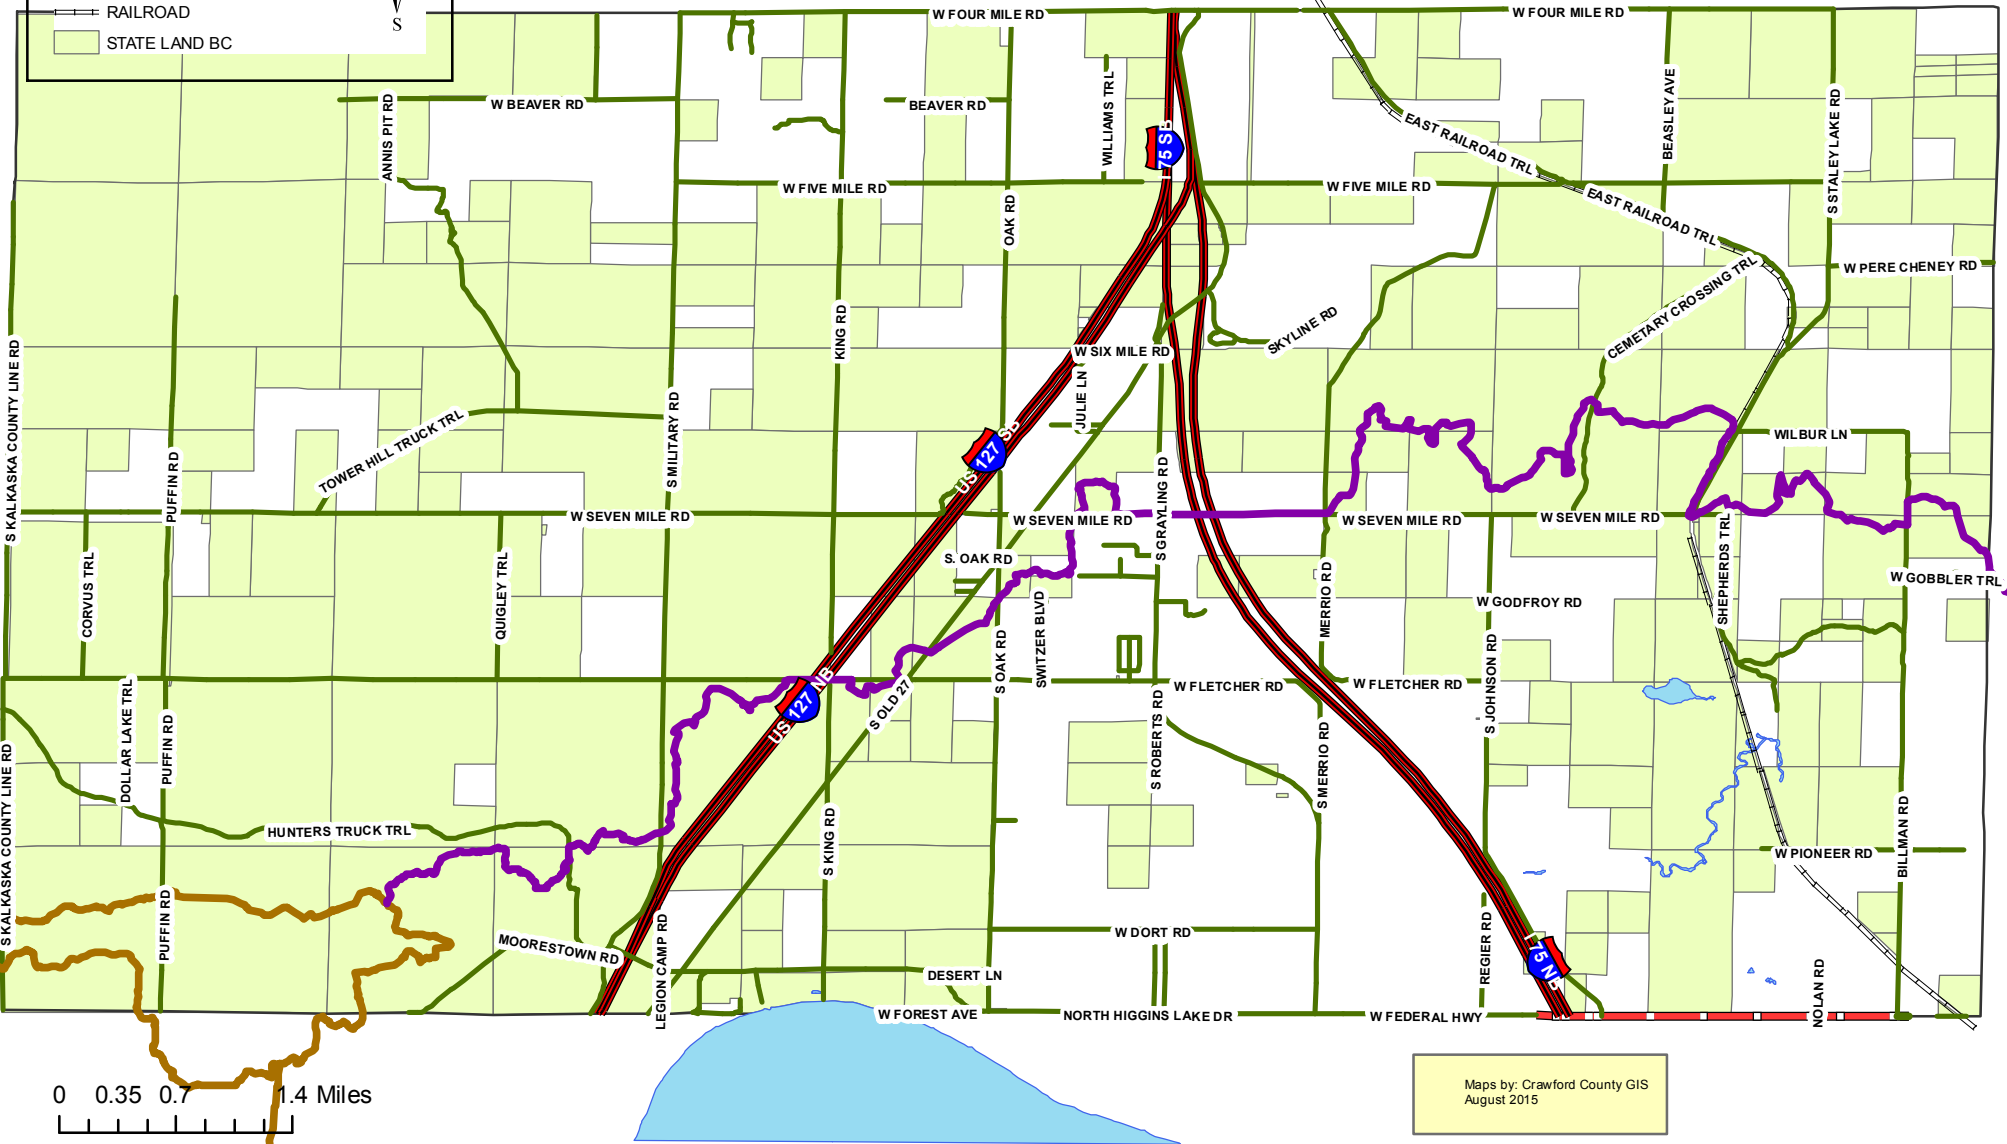

BEAVER CREEK ORV MAP

BEAVER CREEK

CRAWFORD ORV TRAILS

TRAIL NAME

 Beaver Creek Trail MCCCT-Motorcycle Trail

 West Higgins Trail

BEAVER CREEK ORV OPEN

 BEAVER CREEK ORV OPEN

 US 127 and I-75 CLOSED

 STATE TRUNKLINE

 RAILROAD

 STATE LAND BC

Maps by: Crawford County GIS
August 2015