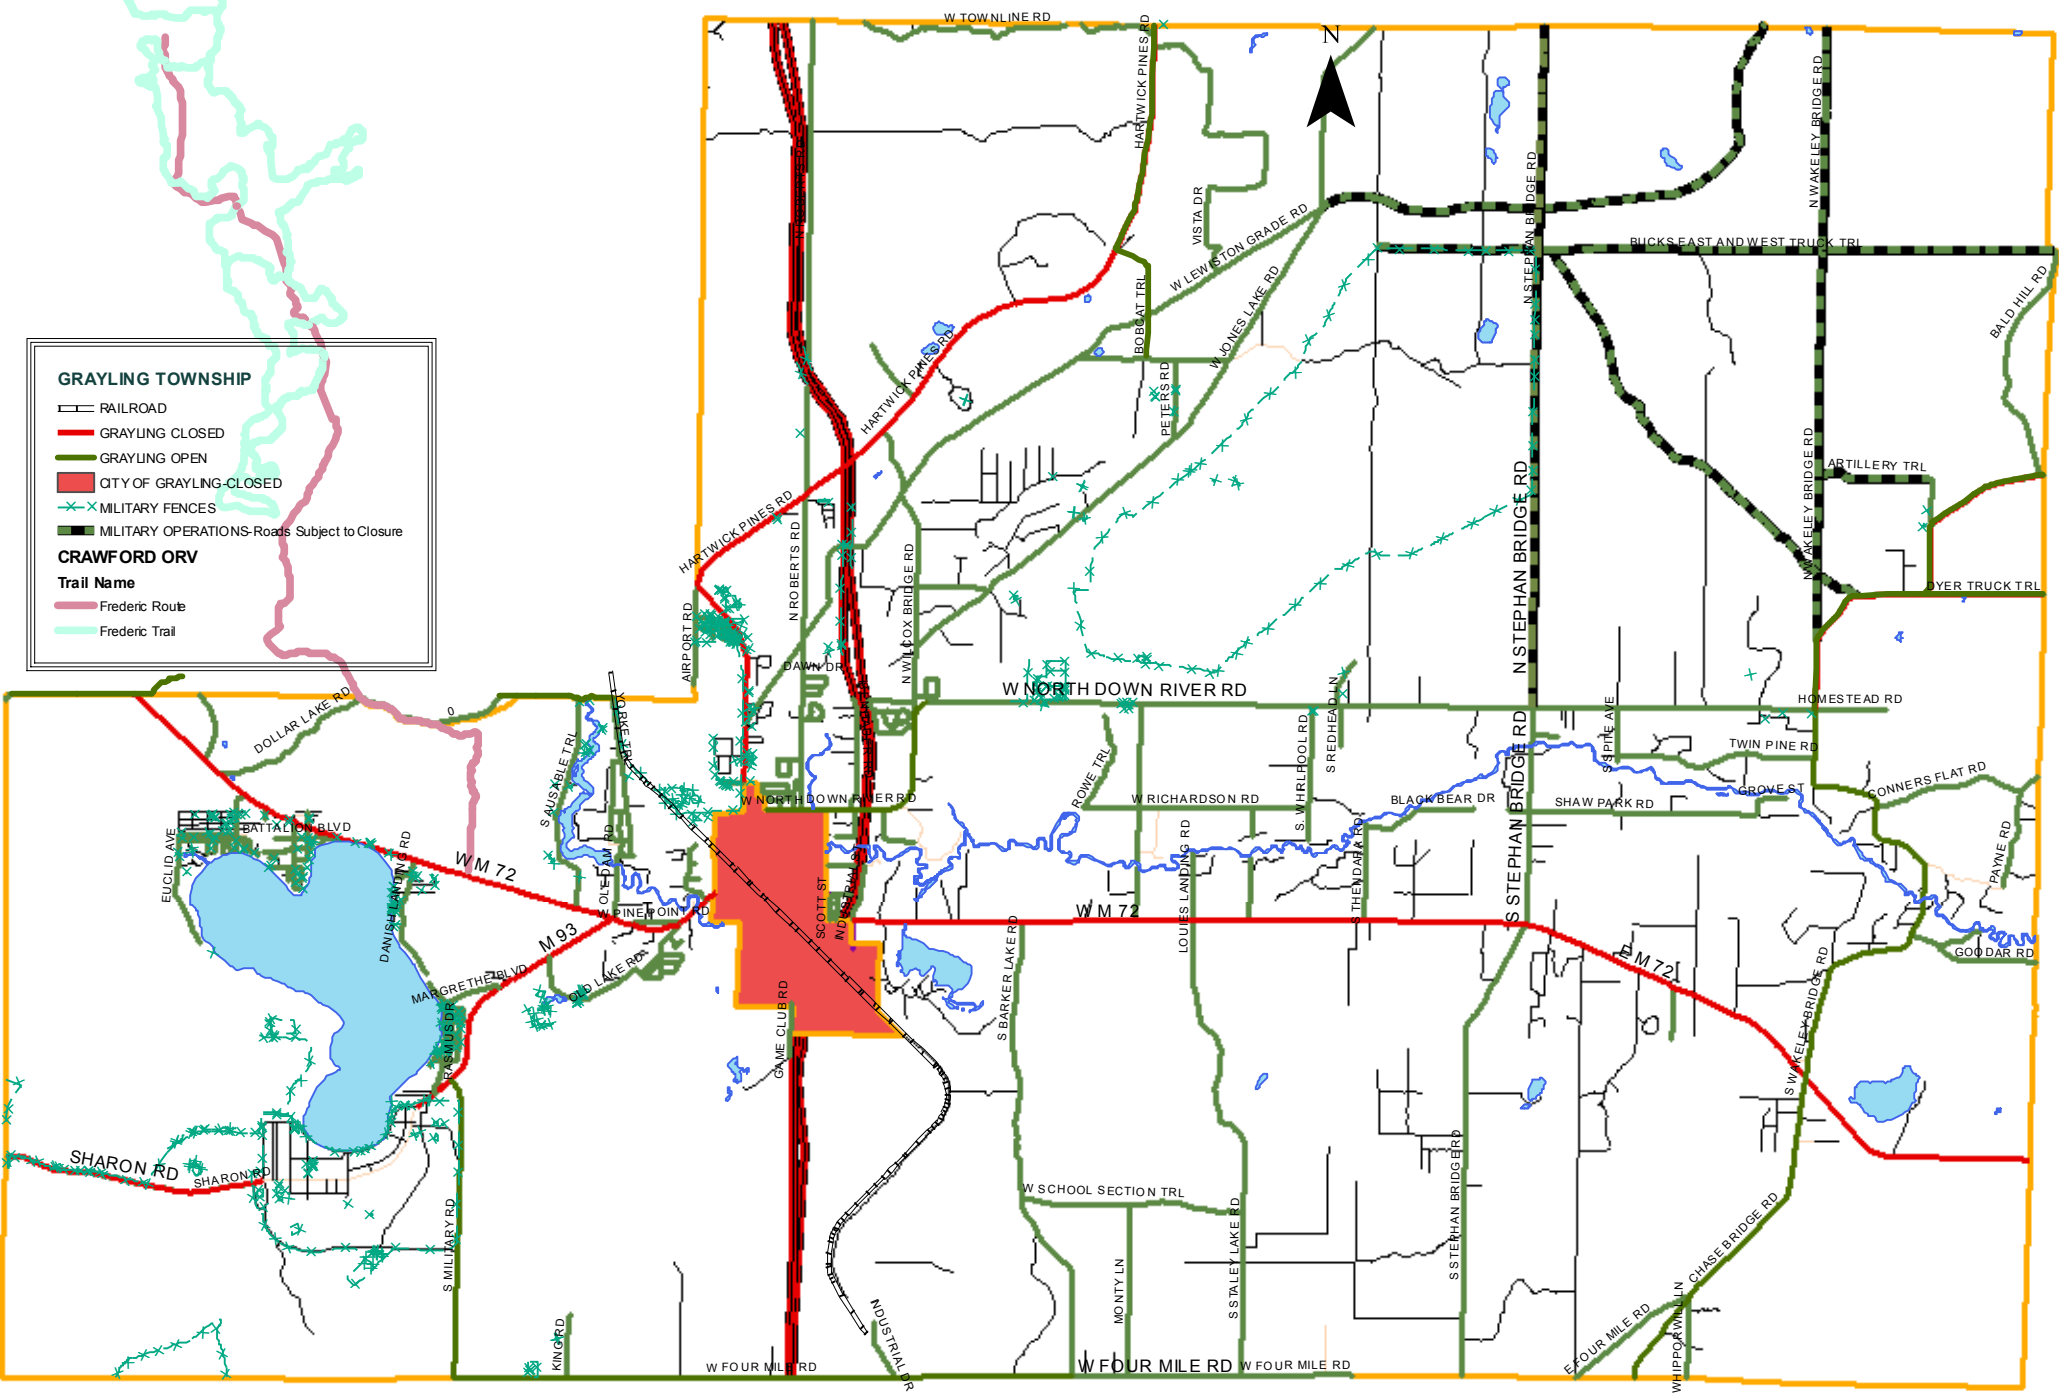

GRAYLING TOWNSHIP

- RAILROAD
- GRAYLING CLOSED
- GRAYLING OPEN
- CITY OF GRAYLING-CLOSED
- MILITARY FENCES
- MILITARY OPERATIONS-Roads Subject to Closure

CRAWFORD ORV

Trail Name

- Frederic Route
- Frederic Trail

Effective: 5/20/2010
 Maps By: Crawford County GIS
 March 2010