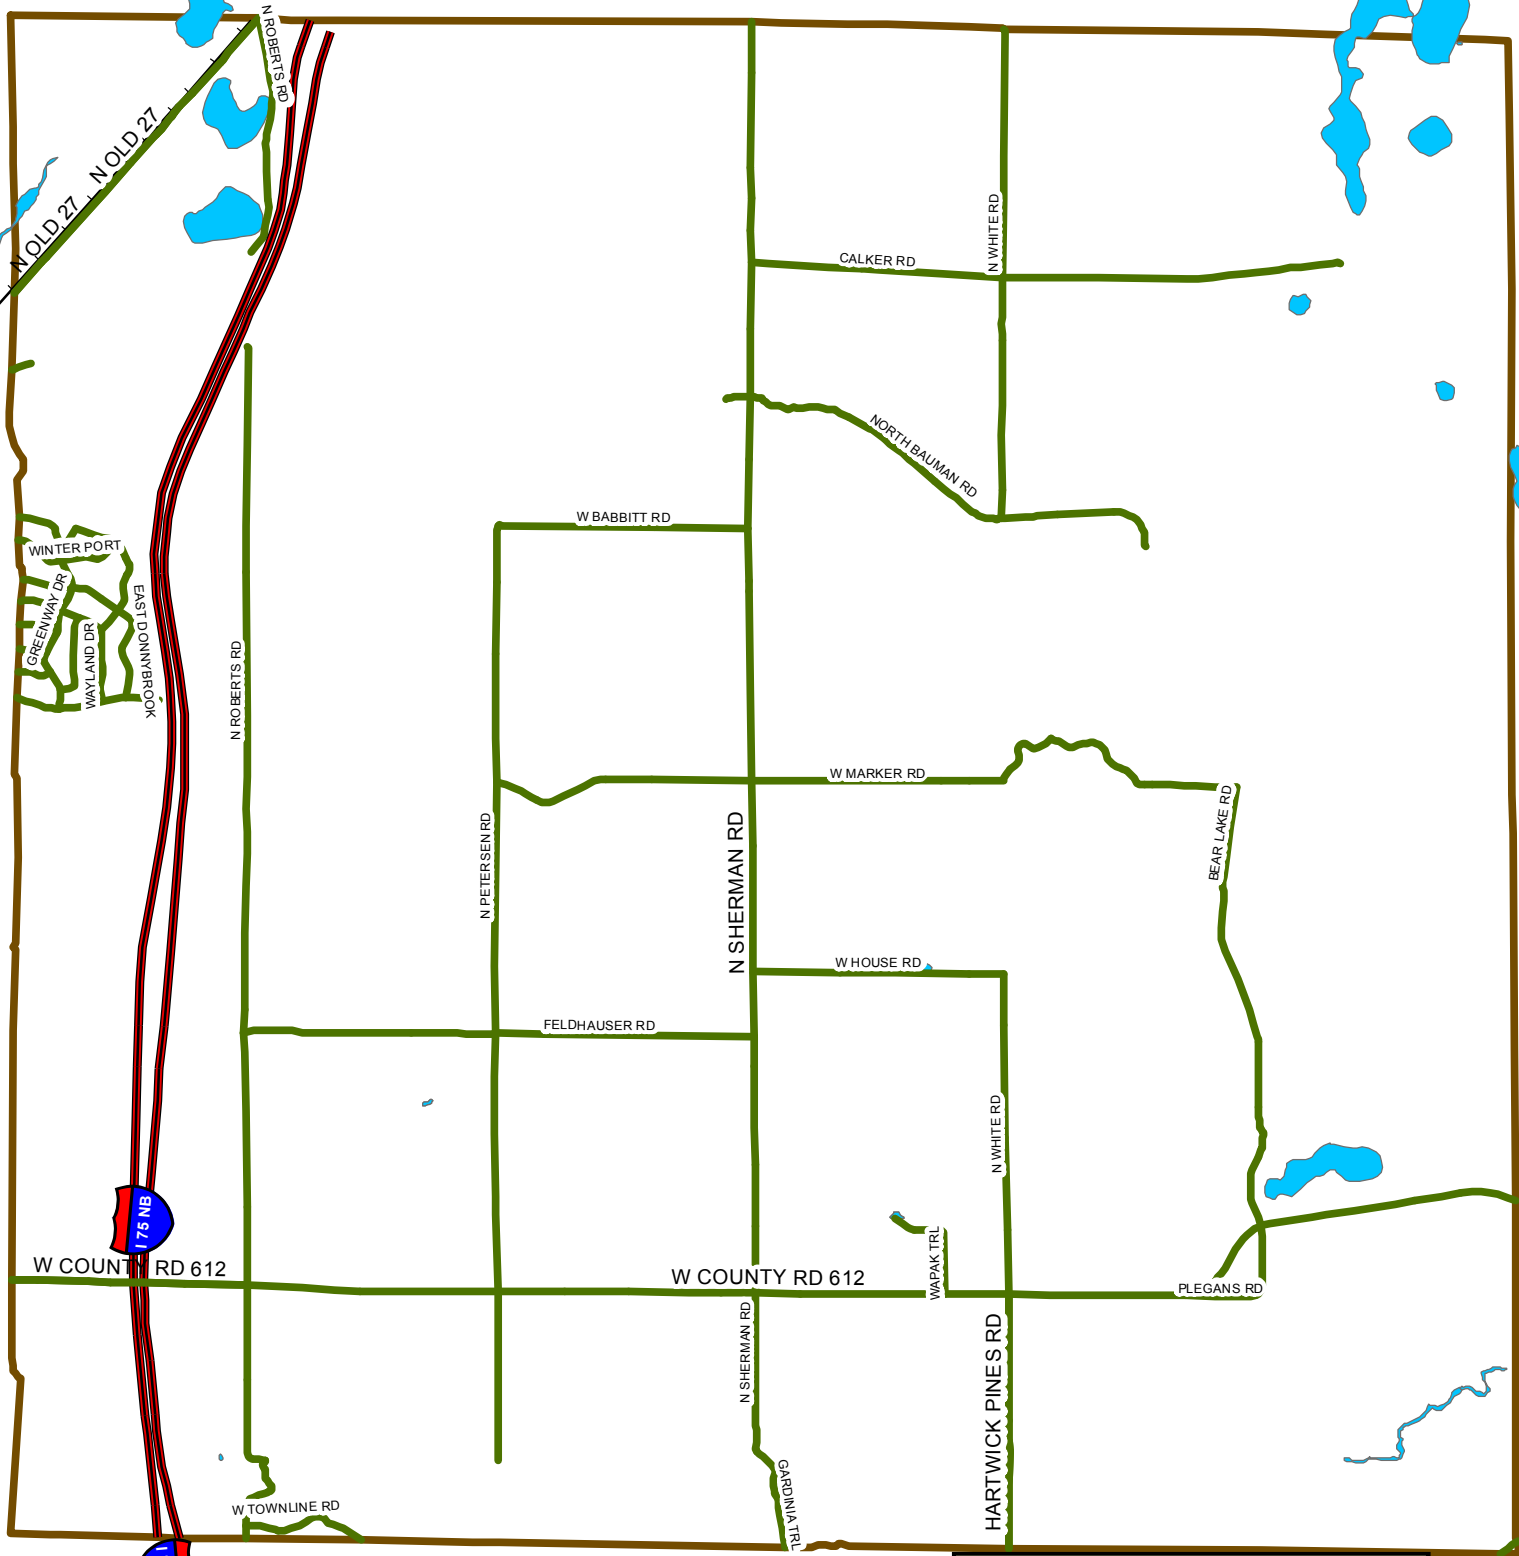

# MAPLE FOREST ORV MAP

MAP EFFECTIVE DATE: 8/27/2015  
MAP BY: CRAWFORD COUNTY GIS  
July 2015

### Legend

-  I 75 CLOSED
-  COUNTY ROADS OPEN
-  lakesrivers\_reprojected