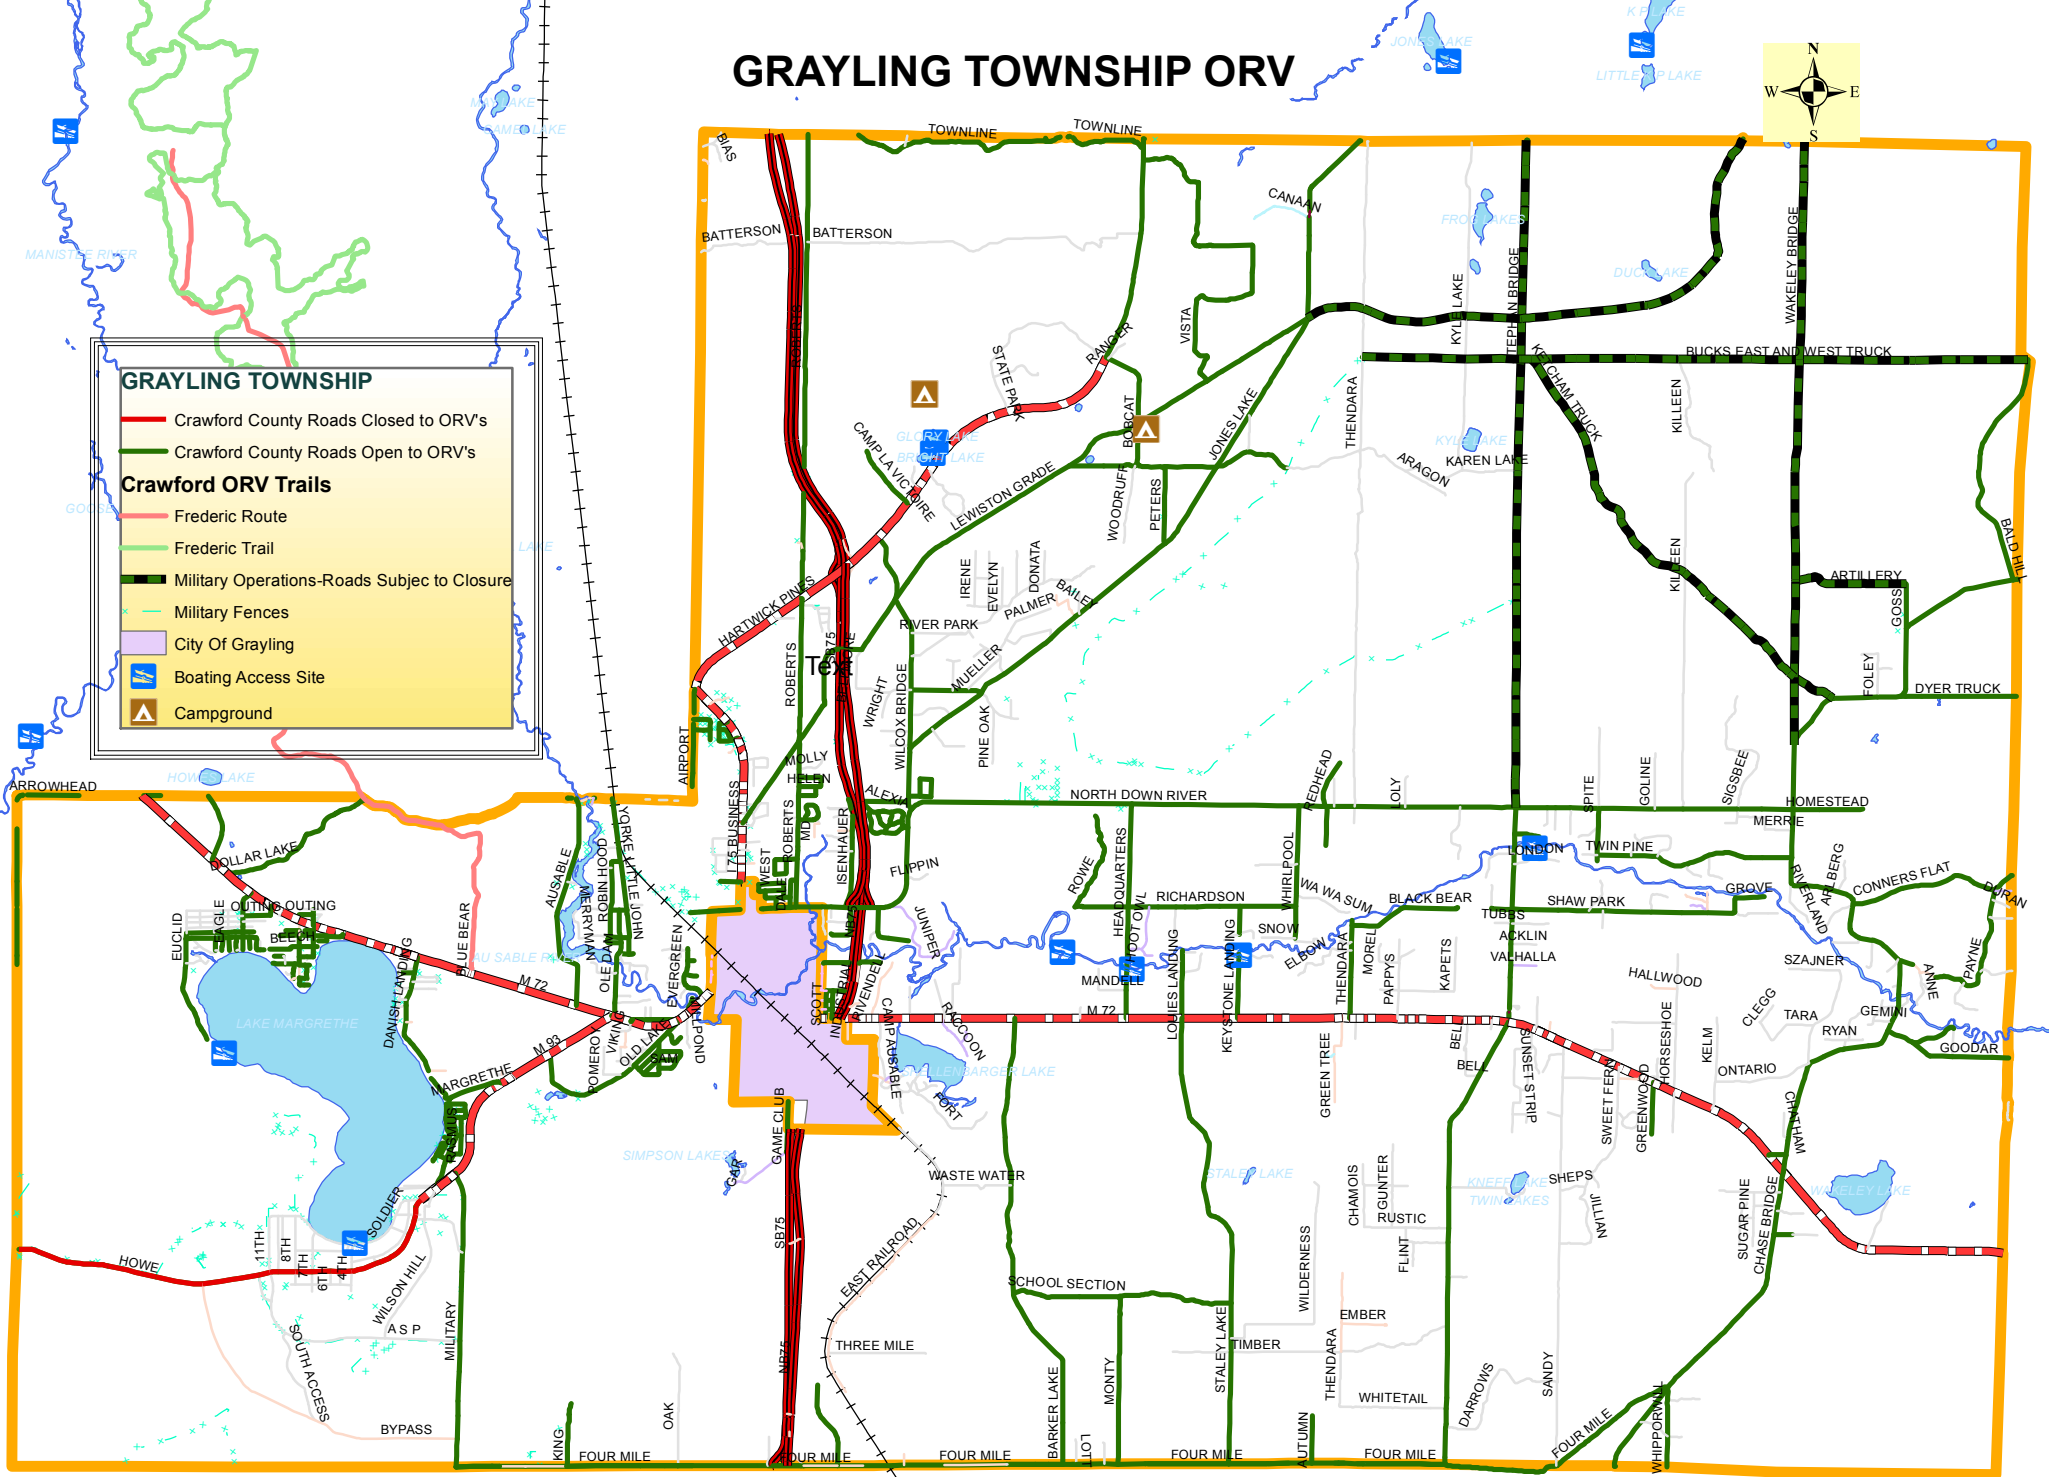

GRAYLING TOWNSHIP ORV

GRAYLING TOWNSHIP

- Crawford County Roads Closed to ORV's
- Crawford County Roads Open to ORV's

Crawford ORV Trails

- Frederic Route
- Frederic Trail
- Military Operations-Roads Subject to Closure
- + Military Fences
- City Of Grayling
- B Boating Access Site
- ▲ Campground

Effective: 5/20/2010
 Maps By: Crawford County GIS
 May 2019