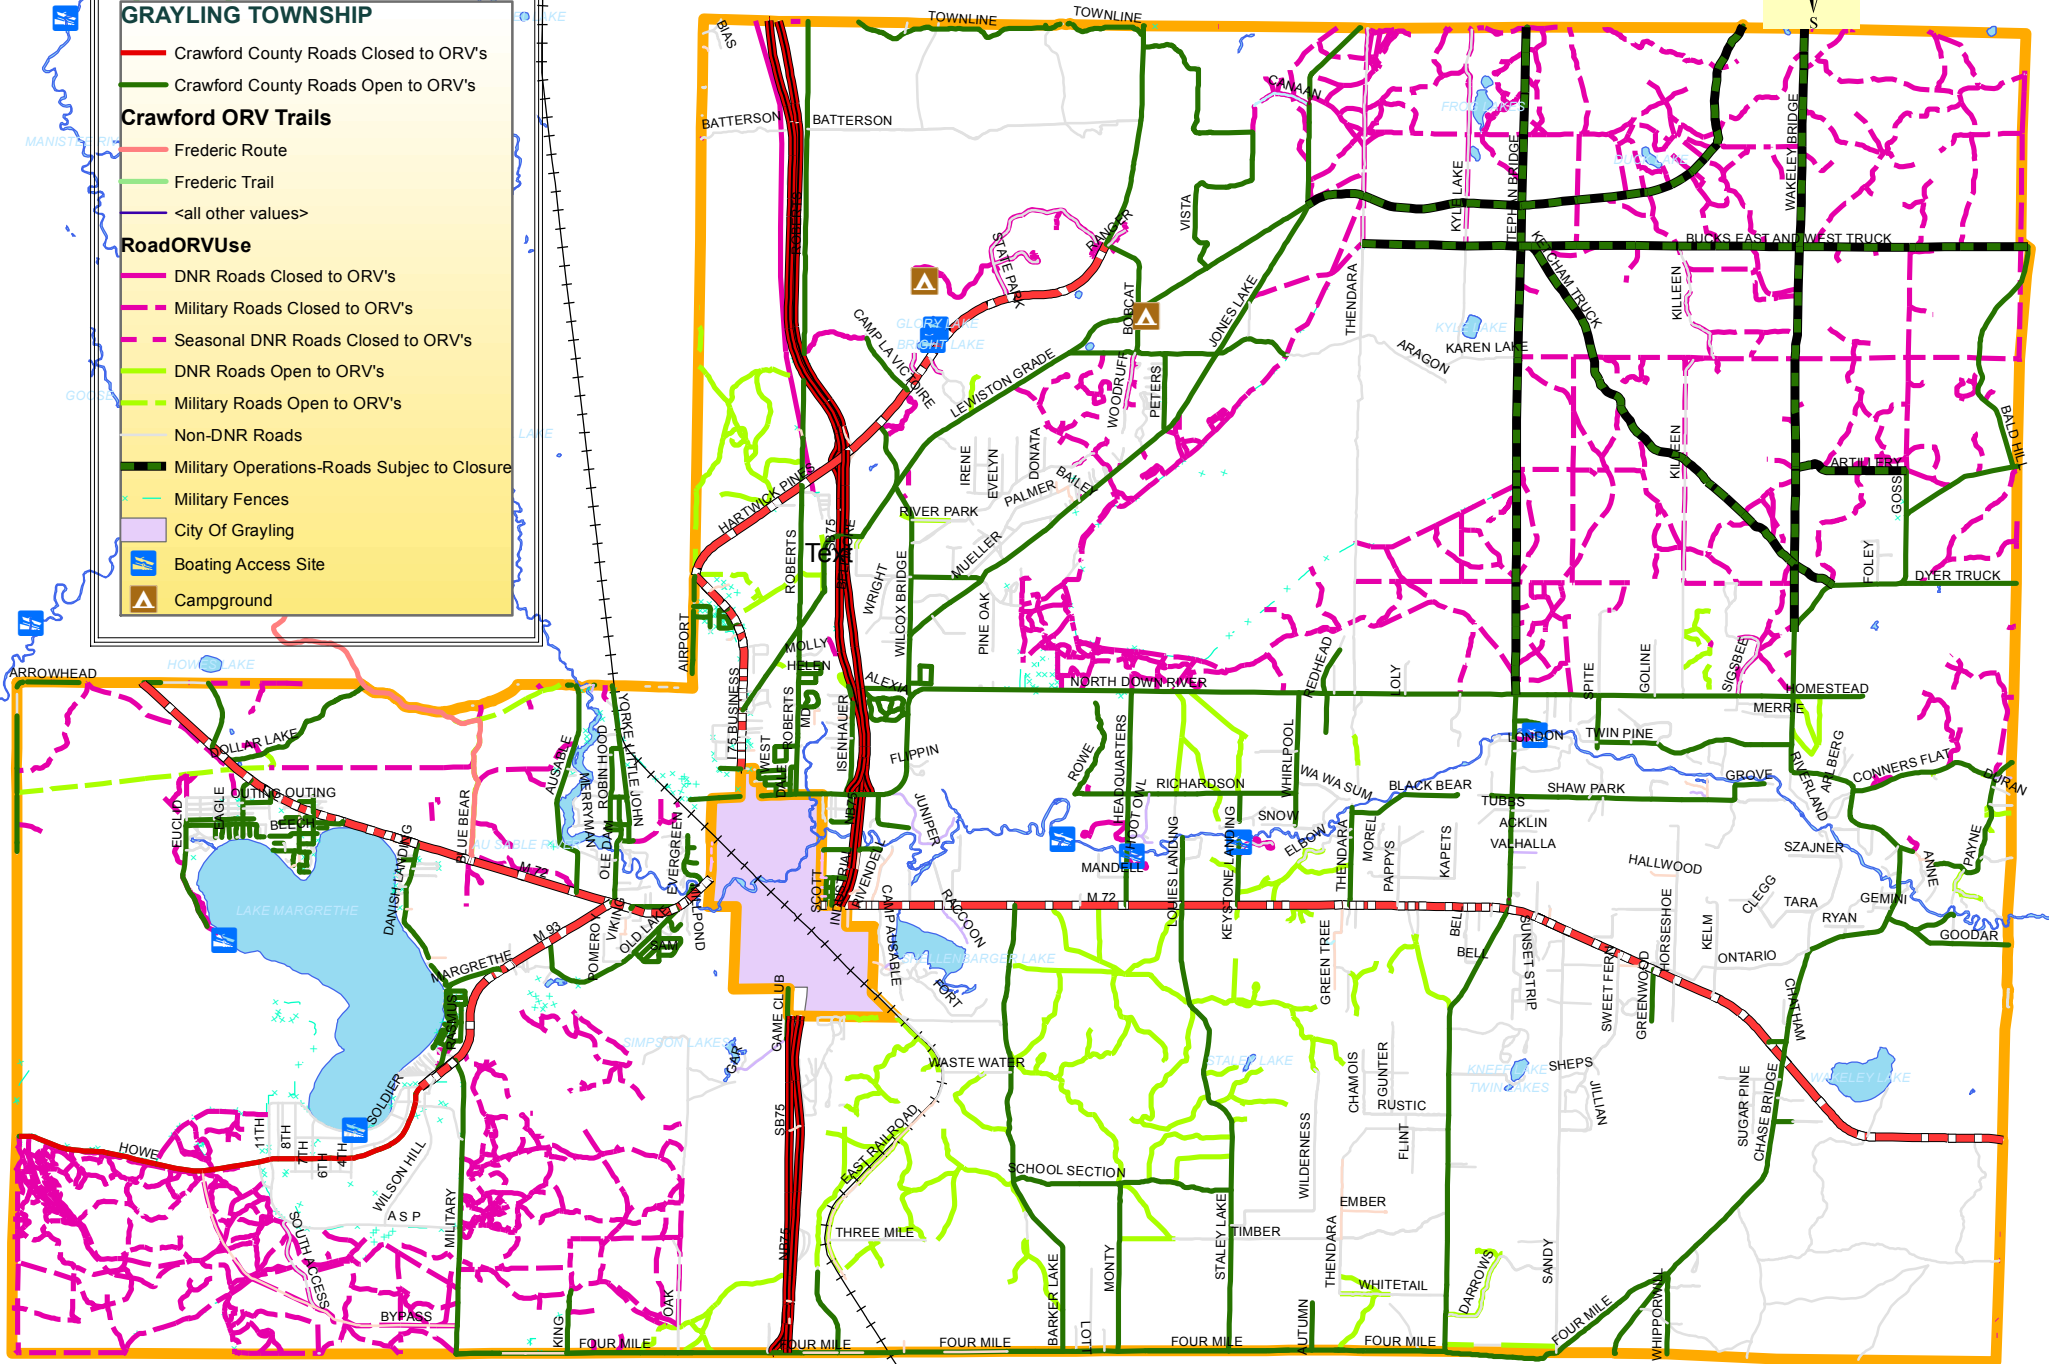

GRAYLING TOWNSHIP ORV

GRAYLING TOWNSHIP

- Crawford County Roads Closed to ORV's
- Crawford County Roads Open to ORV's
- Crawford ORV Trails**
- Frederic Route
- Frederic Trail
- <all other values>
- RoadORVUSe**
- DNR Roads Closed to ORV's
- Military Roads Closed to ORV's
- Seasonal DNR Roads Closed to ORV's
- DNR Roads Open to ORV's
- Military Roads Open to ORV's
- Non-DNR Roads
- Military Operations-Roads Subject to Closure
- Military Fences
- City Of Grayling
- B Boating Access Site
- Campground

Effective: 5/20/2010
 Maps By: Crawford County GIS
 May 2019