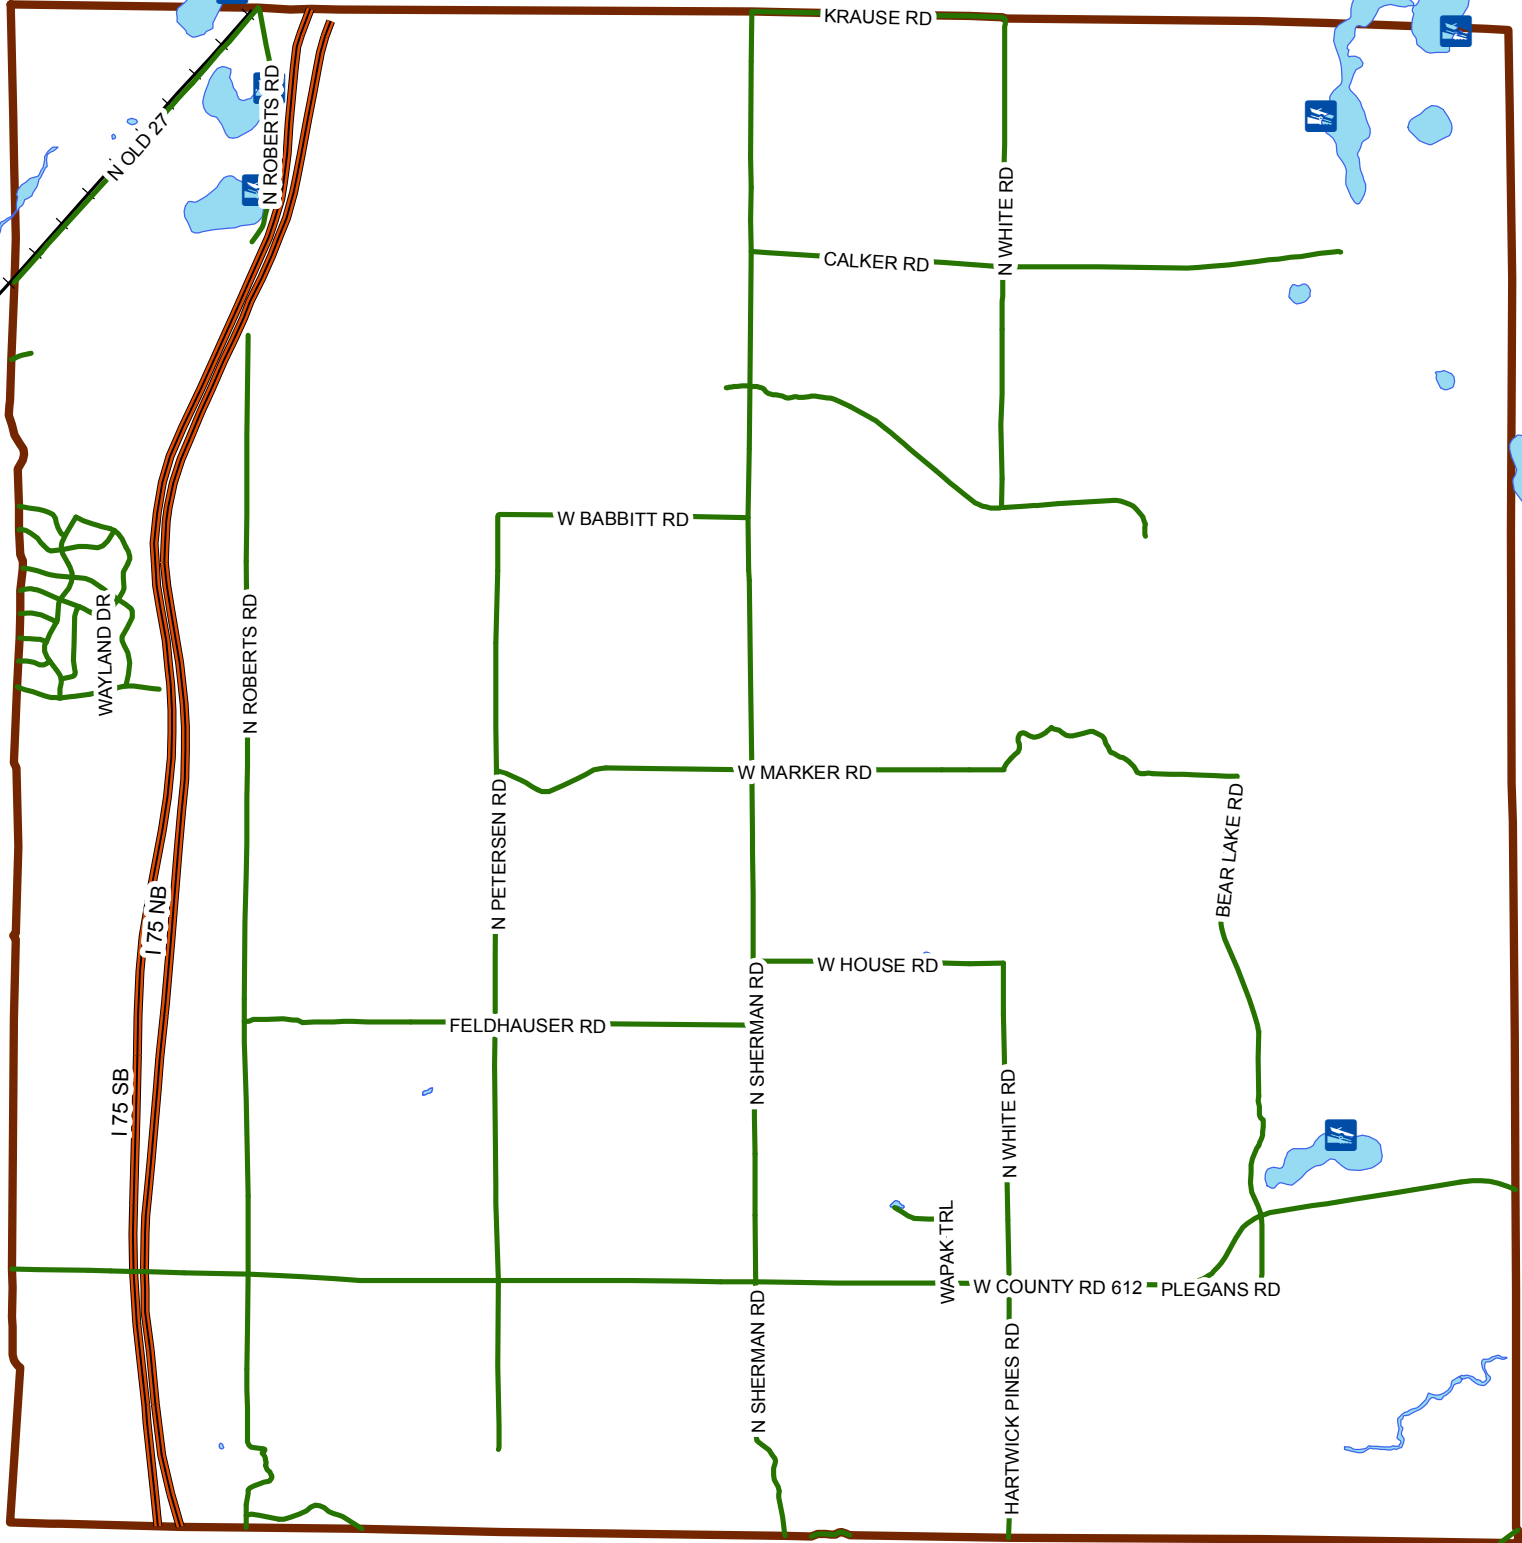

MAPLE FOREST ORV MAP

0 0.25 0.5 1 1.5 2 Miles

MAP EFFECTIVE DATE: 4/24/2011
MAP BY: CRAWFORD COUNTY GIS
May 2019

 Boating Access Sites
 Maple Forest Roads Open to ORV's